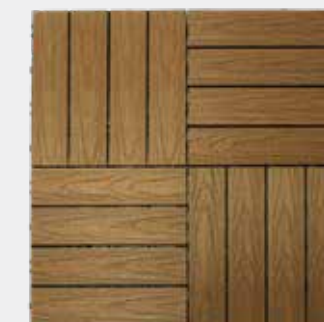

600 x 300 mm (23.6 x 11.8 in)

900 x 300 mm (35.4 x 11.8 in)

FLEXIBLE LOCKING SYSTEM

Capped Composite Deck Tile Pre-assembled on a Interlocking base

Stainless steel screw for zero corrosion

Striking color with anti-UV additives