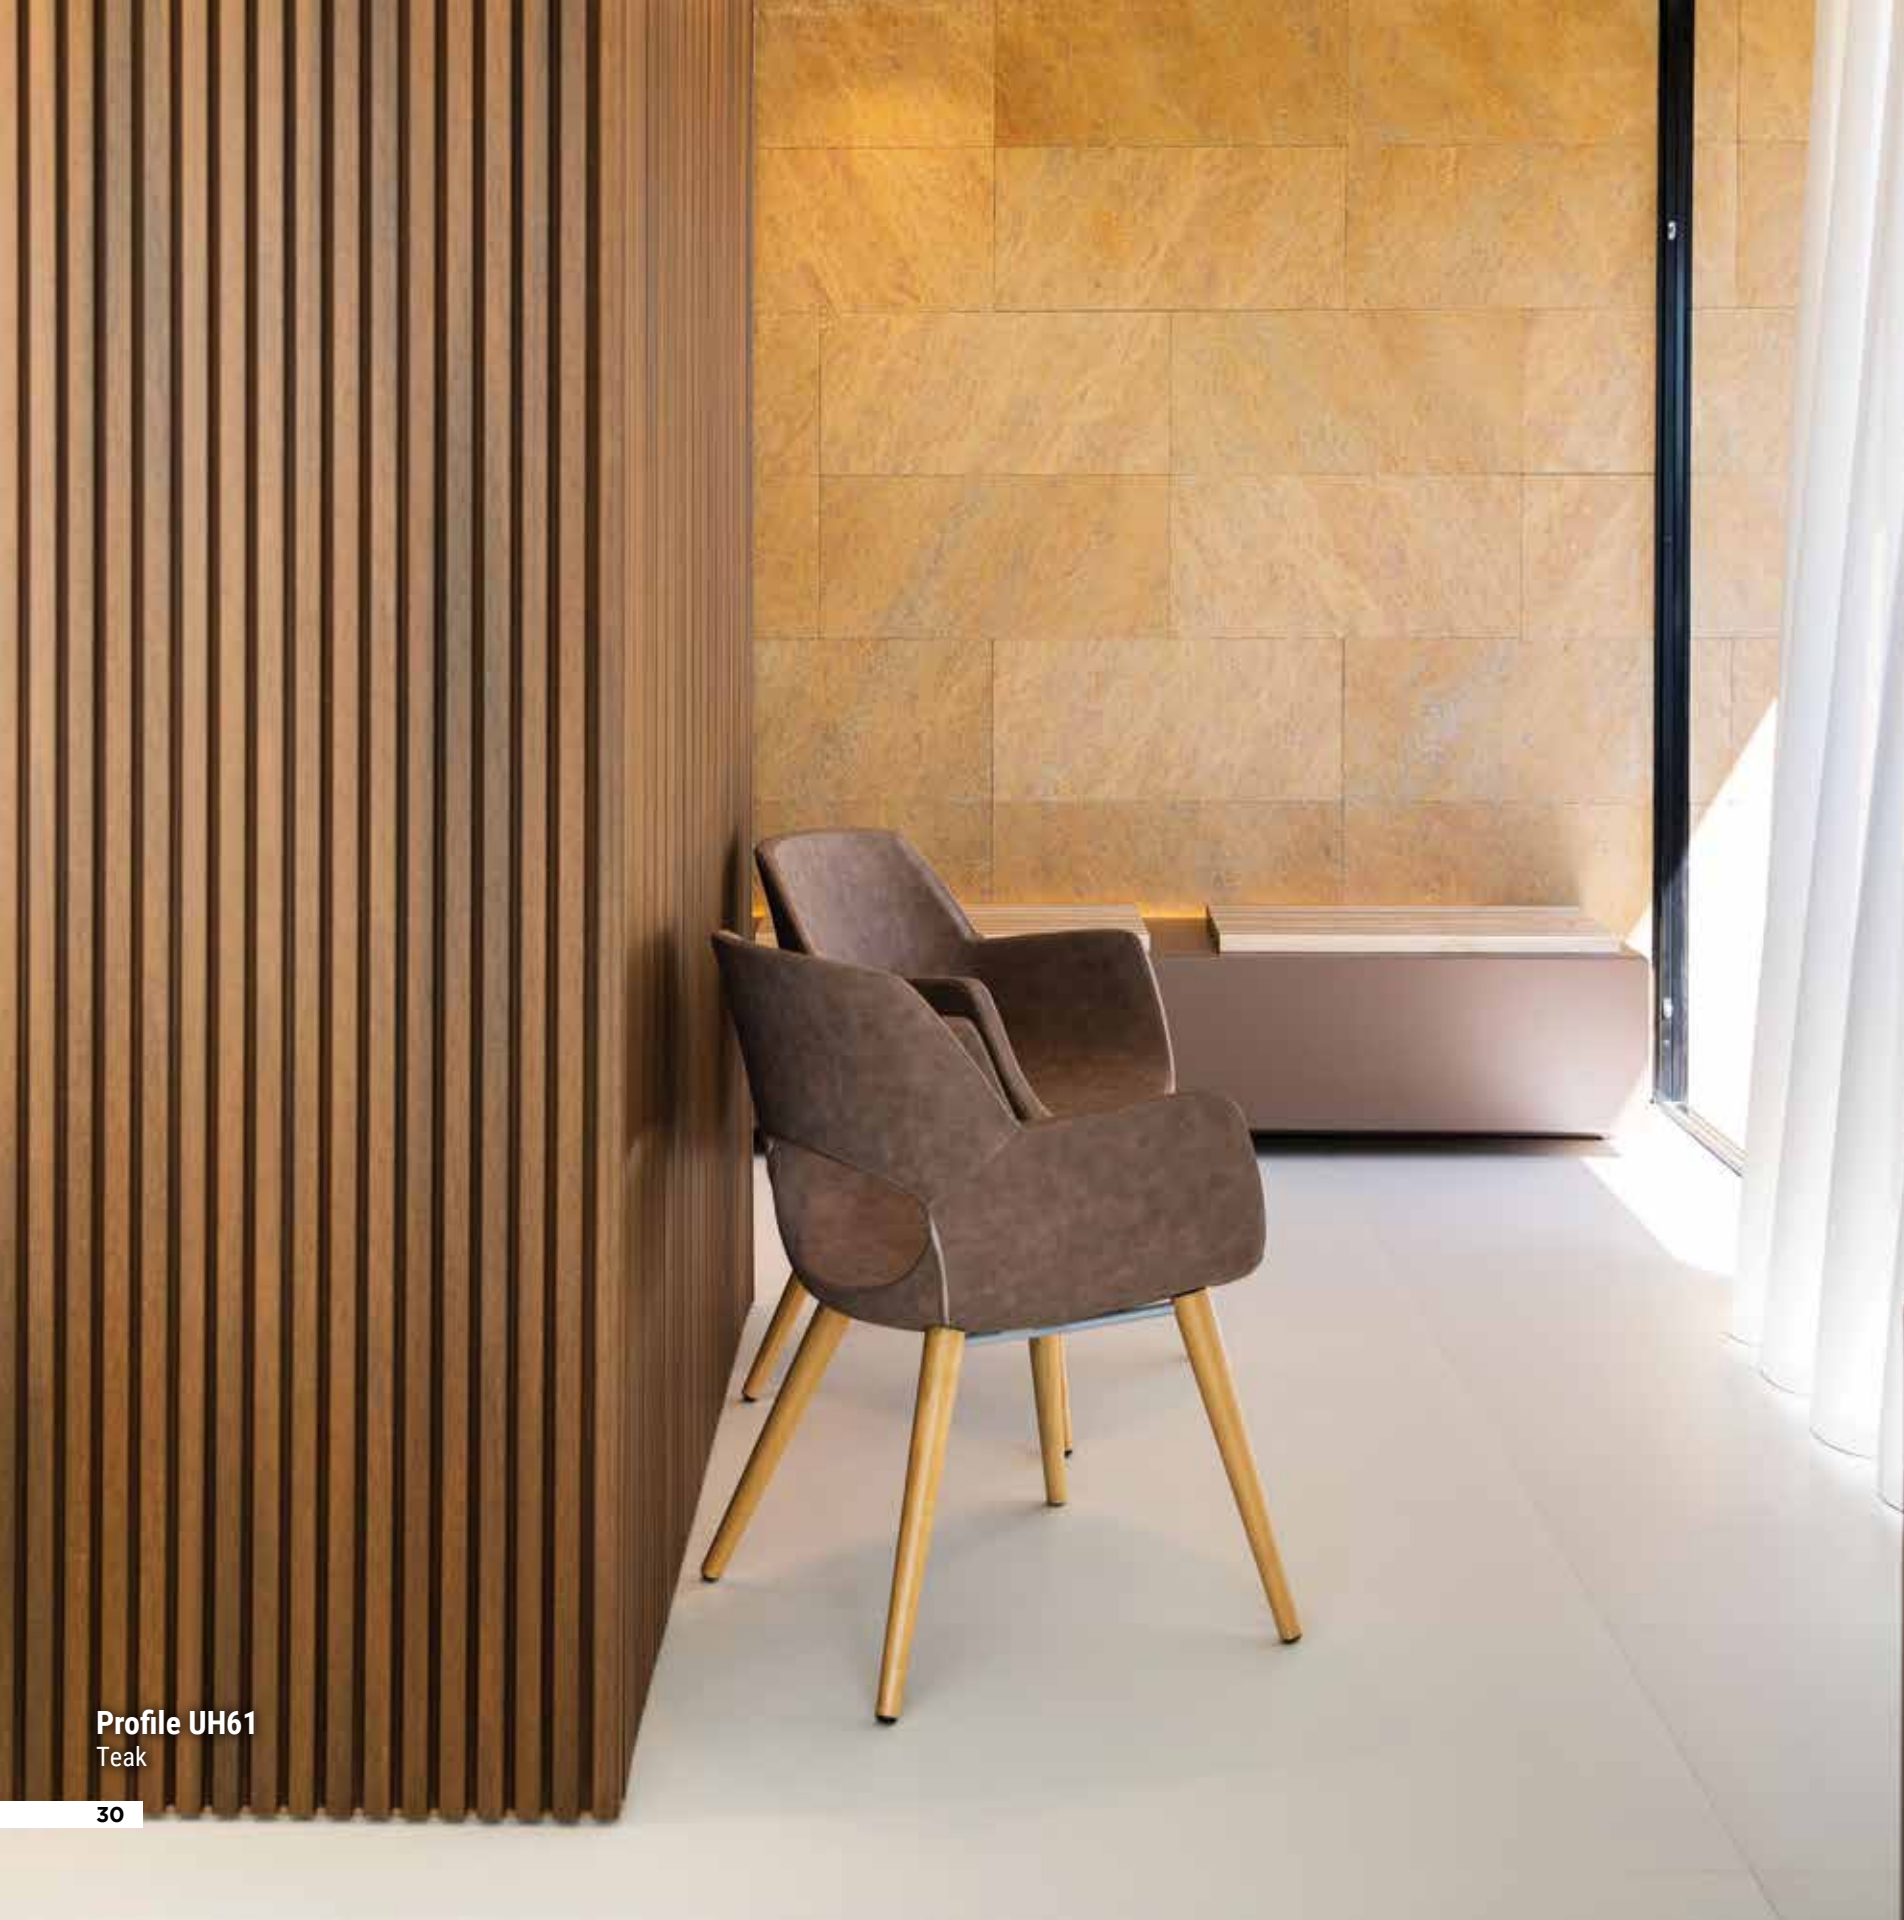

Profile UH61
Teak

CLADDING ACCESSORIES

NewTechWood cladding is installed using a range of great accessories. Our AW08 siding clips hold the boards in place, using a grooved design for simplified installation and weather resistance.