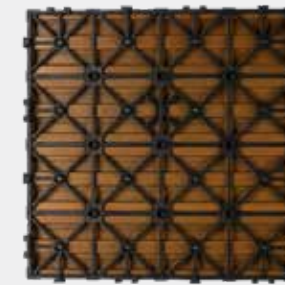

600 x 300 mm (23.6 x 11.8 in)

900 x 300 mm (35.4 x 11.8 in)

FLEXIBLE LOCKING SYSTEM

Capped Composite Deck Tile Pre-assembled on a Interlocking base

Stainless steel screw for zero corrosion

Striking color with anti-UV additives

Four Sided Interlocking Base

Deck Tile Fascia and Trim: **SEAMLESS**

Finish your new space with deck tile fascia and trim to create a seamless blend with your current space. Rugged. Simple. Stylish. Finish the job with **UltraShield** tile fascia and trim for that clean, modern look.

Choose your **UltraShield** look – the one that suits your style, and pleases the senses.

Choose from straight, outward, and inward fascia in matching colors to perfectly finish your easy deck tile installation. To keep things simple, all fascia board comes with pre-fixed stainless steel screws. It really is that easy.