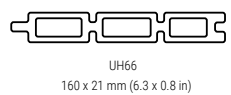

FENCING BOARDS