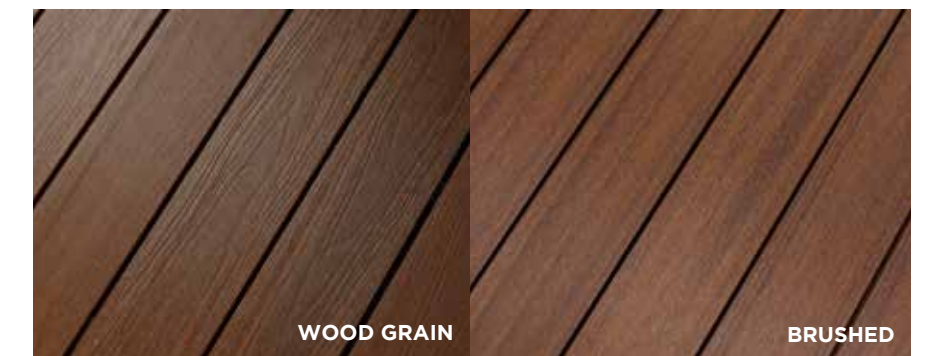

Profile UH61

IPE

8

UltraShield *Naturale*

FROM SUBTLE TO SPECTACULAR:

It's Your Choice

From subtle hues to eye-catching accents, **UltraShield's *Naturale*** collection of colors and surface patterns delivers a palette of design options to create the customized look of ***Naturale*** wood that's perfect just for you.

Choose your look, assured of consistency of appearance from NewTechWood's **UltraShield** collection, perfect for decking, siding, porches, and even fencing that washes clean when the work is done.

Durable, easy-to-install, low-maintenance solutions to all of your outdoor construction needs.

From Subtle to Spectacular: With NewTechWood's **UltraShield** collection, there are no limits to your imagination.